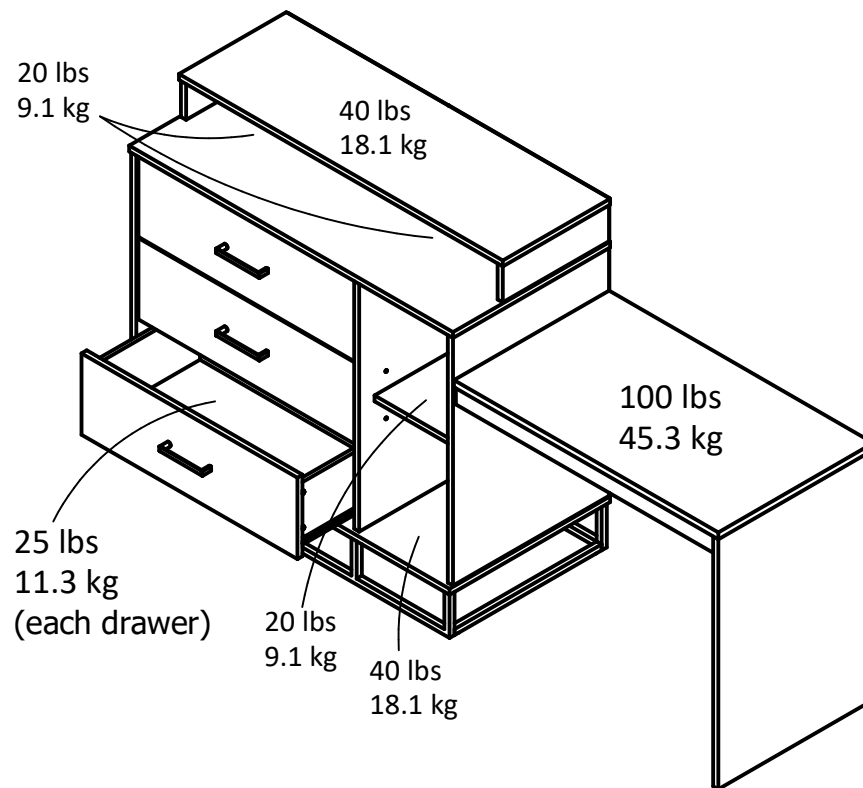

# 3939339COM

Interior Storage dimensions:  
(2) storage spaces  
(adjustable heights)  
10.87 in. (27.6 cm) W  
26.46 in. (67.2 cm) H  
19.13 in. (48.6 cm) D  
3.18 cubic feet

Interior Drawer dimensions:  
24.65 in. (62.6 cm) W  
5.89 in. (14.9 cm) H  
12.97 in. (32.9 cm) D  
1.09 cubic feet

Wood Breakdown: 90%  
Total storage: 6.45 cubic feet

Overall Product Size:  
71.97"W x 19.69"D x 37.28"H  
182.8cm W x 50.0cm D x 94.7cm H

Maximum Weight Capacities  
Unit Weight: 127 lbs. (57.61 kg)