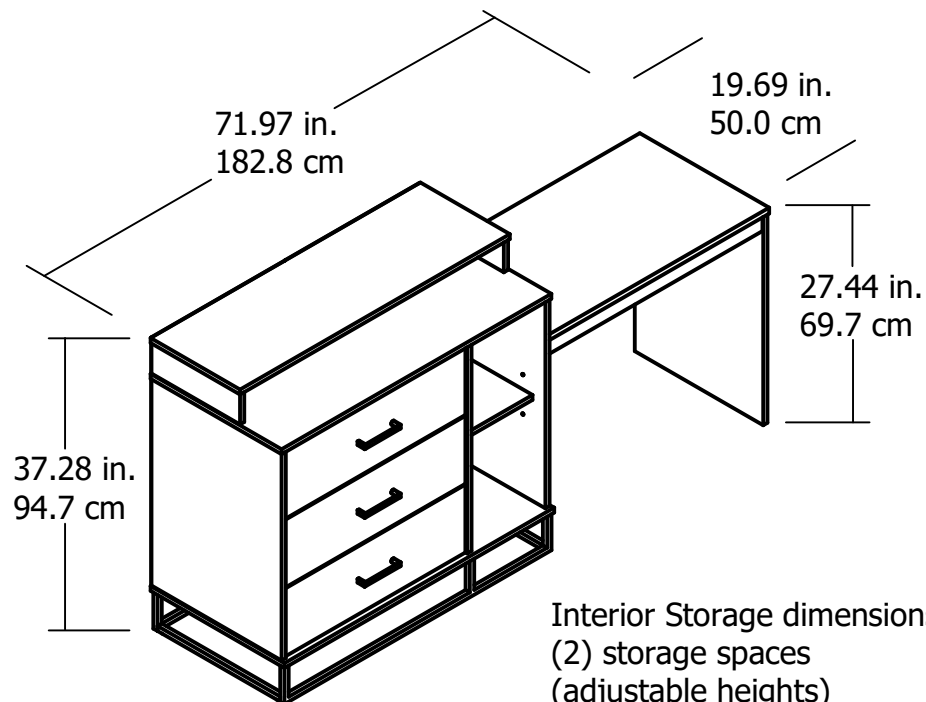

# 3939339COM

Interior Storage dimensions:  
(2) storage spaces  
(adjustable heights)  
10.87 in. (27.6 cm) W  
26.46 in. (67.2 cm) H  
19.13 in. (48.6 cm) D  
3.18 cubic feet

Interior Drawer dimensions:  
24.65 in. (62.6 cm) W  
5.89 in. (14.9 cm) H  
12.97 in. (32.9 cm) D  
1.09 cubic feet

Wood Breakdown: 90%  
Total storage: 6.45 cubic feet

Overall Product Size:  
71.97"W x 19.69"D x 37.28"H  
182.8cm W x 50.0cm D x 94.7cm H

Maximum Weight Capacities  
Unit Weight: 127 lbs. (57.61 kg)